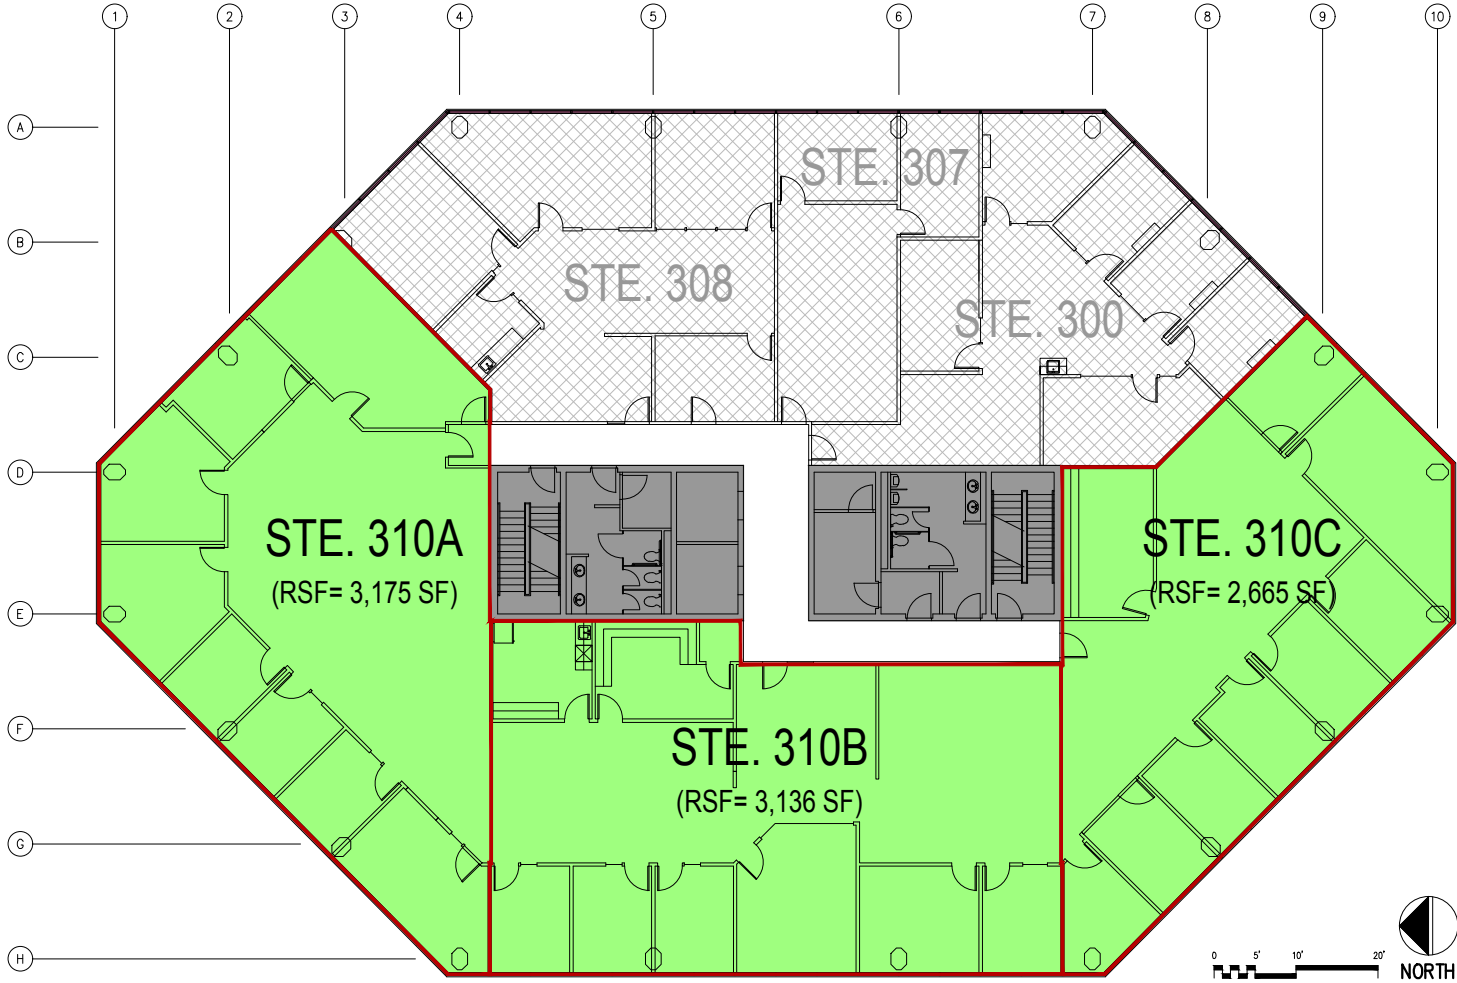

SOUTHCENTER PLACE  
(TUKWILA, WA)

Title SOUTHCENTER PLACE  
TUKWILA, WA.

3rd FLOOR MARKETING PLAN  
Job SUITE 310A, 310B & 310C

Job No. 78011.MKT

Date 03/03/17

Sheet No. 1

PM LD