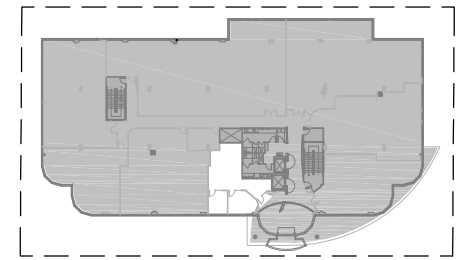

SUITE 230
948 RSF

KEY MAP

1 KEY PLAN
1/1 Scale: NOT TO SCALE

2 2ND FLOOR SUITE 230 - MARKETING PLAN - 948 RSF
1/1 Scale: 1/8" = 1'-0"

0 4'-0" 8'-0" 16'-0"

SCALE: 1/8" = 1'-0"