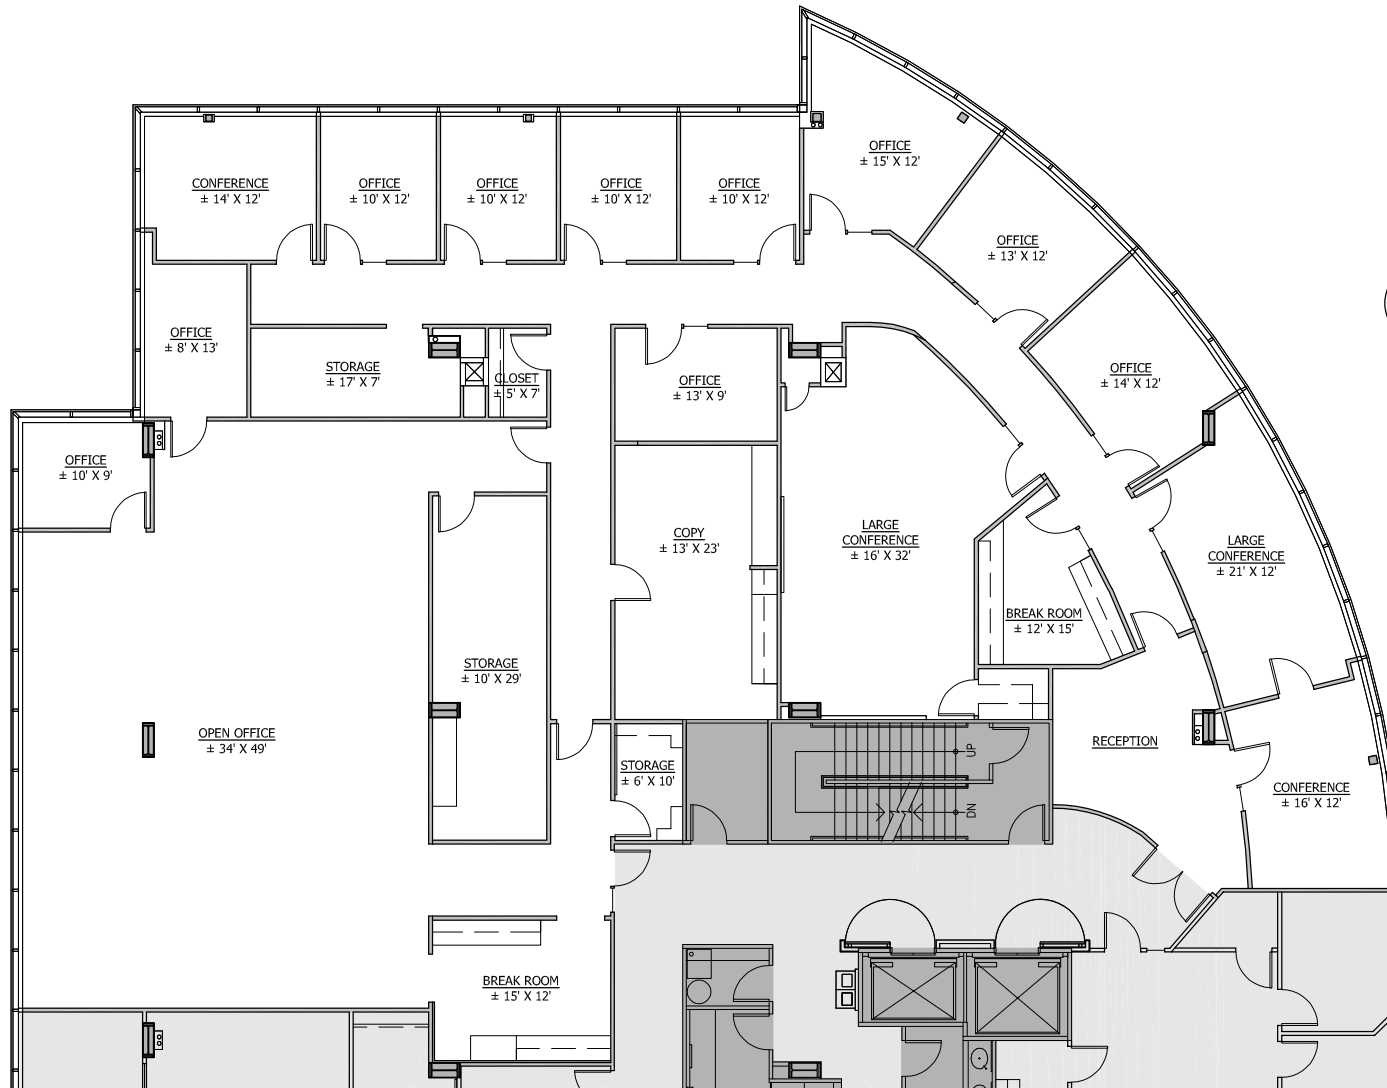

2021.01.20 SO405-MKT 300.dwg

2 KEY PLAN
NOT TO SCALE

1 SUITE 300 MARKETING PLAN - 7,758 RSF
SCALE: 1/16" = 1'-0"

NOT FOR CONSTRUCTION