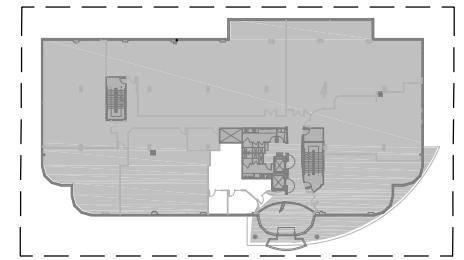

SUITE 230
994 RSF

2 2ND FLOOR SUITE 230 - MARKETING PLAN - 994 RSF
1/1 Scale: 1/8" = 1'-0"

0 4'-0" 8'-0" 16'-0"

SCALE: 1/8" = 1'-0"

KEY MAP

1 KEY PLAN
1/1 Scale: NOT TO SCALE