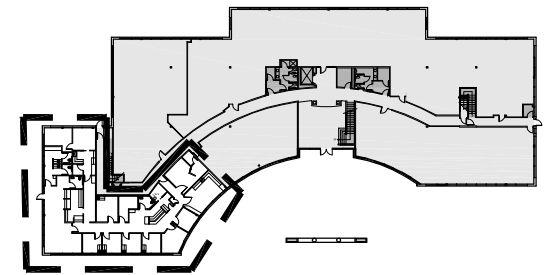

1ST FLOOR KEYPLAN

1 SUITE 110 MARKETING PLAN - 4,305 RSF
 1/1 Scale: 3/32"=1'-0"